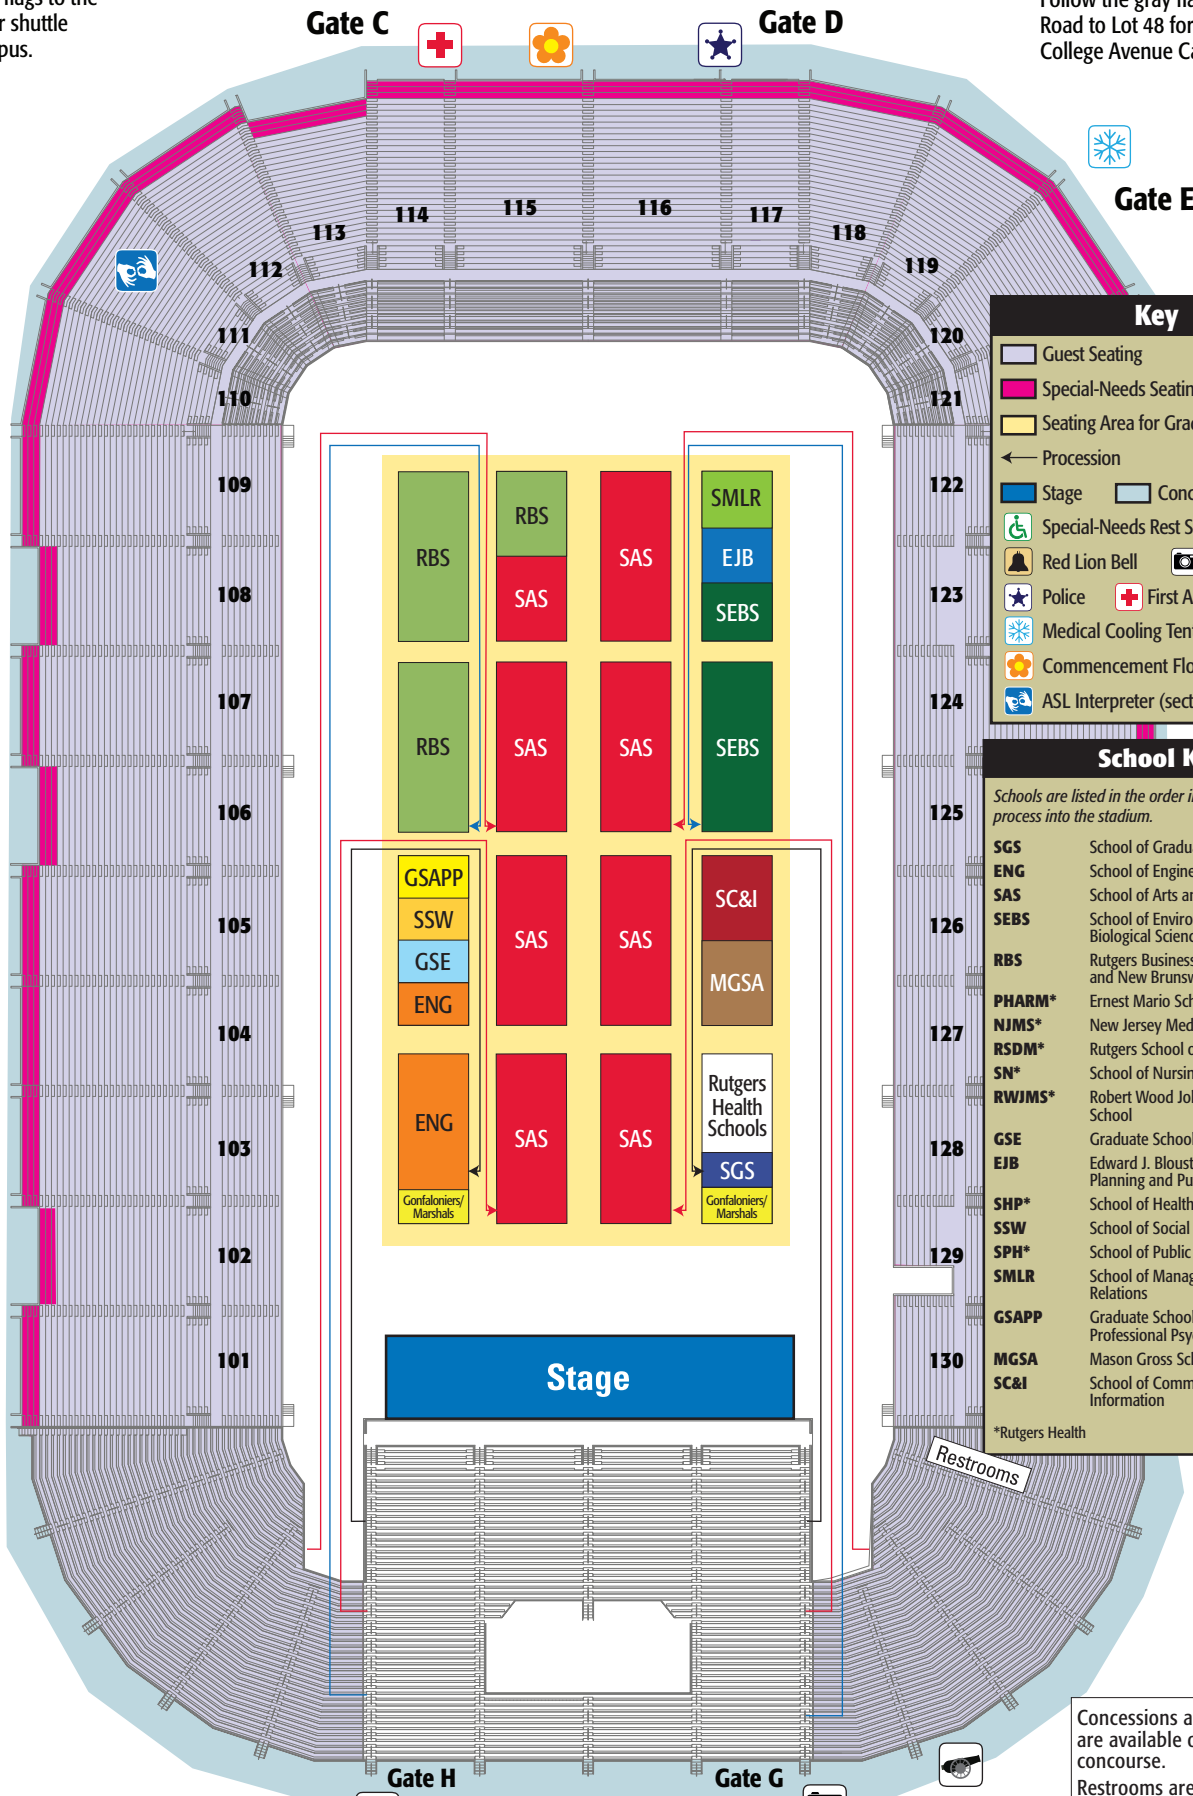

2024 SHI Stadium Map

←
Livingston Campus
Orange Zone Parking Shuttle:
 Follow the orange flags to the Practice Bubble for shuttle to Livingston Campus.

↑ To Scarlet Knight Way for special-needs shuttles

↗
College Avenue Campus
Gray Zone Parking Shuttle/
New Brunswick Train Station:
 Follow the gray flags to Sutphen Road to Lot 48 for shuttle to College Avenue Campus.

Key	
	Guest Seating
	Special-Needs Seating
	Seating Area for Graduates
	Procession
	Stage
	Concourse
	Special-Needs Rest Stop
	Red Lion Bell
	Photography
	Police
	First Aid Station
	Medical Cooling Tent
	Cannon
	Commencement Flowers/T-shirts
	ASL Interpreter (section 111)

← To Scarlet Parking

Video Board

Concessions and food carts are available on the main concourse.
 Restrooms are available along the main concourse.