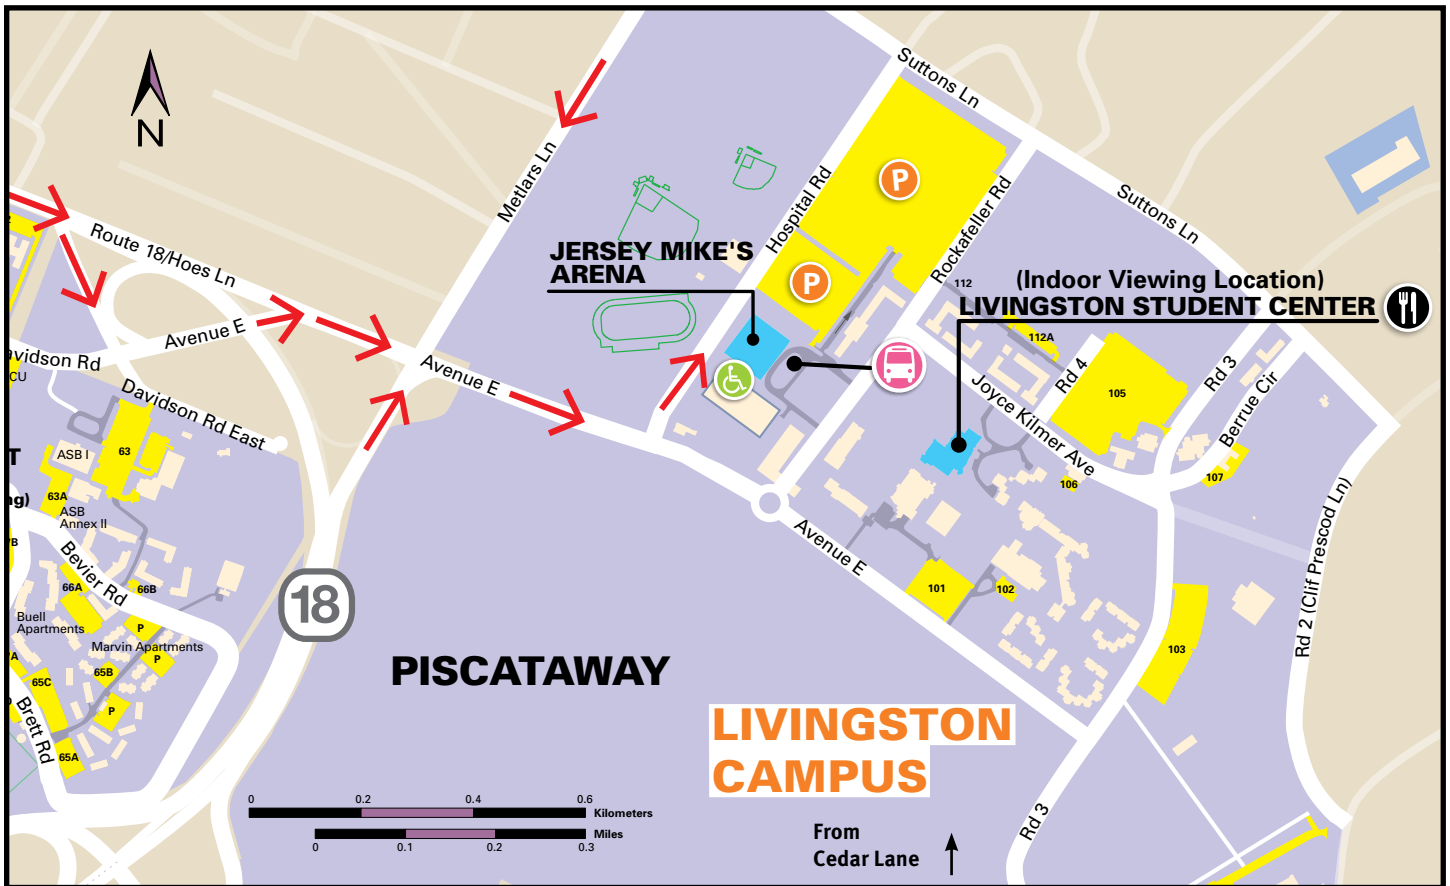

Rutgers University Livingston Campus Orange Zone Parking for Rutgers Commencement on May 12, 2024, 10:00 a.m.

110 Hospital Road, Piscataway, NJ

Shuttle bus will run from the Jersey Mike's Arena to SHI Stadium on Busch Campus.

Driving to Livingston Campus Orange Zone Parking (Piscataway, NJ)

- **From Route 18 North, take the Metlars Lane exit.** At the light, bear right onto Avenue E and follow signs to the Livingston Campus Orange Zone Parking. **From Route 18 South/Hoes Lane, take the Davidson Road exit.** Follow signs to Livingston Campus/Jersey Mike's Arena, making a left at the first light onto Davidson Road. Follow the road, stay straight through the second light. Davidson Road becomes Avenue E.
- **You must bring your parking hangtag with you.** Place the hangtag on your rearview mirror so the color side is facing out.
- For the best driving experience, scan the QR code to download and/or open the Waze app to search for your parking zone destination, Livingston Campus Orange Zone – Rutgers Commencement Parking.

Take a photo of your parking location.

Rutgers University Overview Map

Map Key

-  Commencement Venue
-  Commencement Shuttle Stops
-  Special-Needs Shuttle Stops
-  New Brunswick Train Station
-  Non-Rutgers Public Parking Lot
-  Busch Campus Parking Lot
-  Livingston Campus Parking Lot
-  College Avenue Campus Parking Lot
-  School and Event Locations
-  Parking Lots
-  Places to Eat
-  Route to Campus
-  One-Way Directional
-  Road Closure

PUBLIC PARKING

- 1 New Street Deck, 134 New Street
- 2 Civic Square Deck, 3 Kirkpatrick Street
- 3 Morris Street Deck, 70 New Street
- 4 Wellness Deck, 95 Paterson Street
- 5 Albany Plaza Deck, 112 Church Street
- 6 Lower Church Street Deck, 90 Church Street
- 7 Gateway Garage, 7 Wall Street