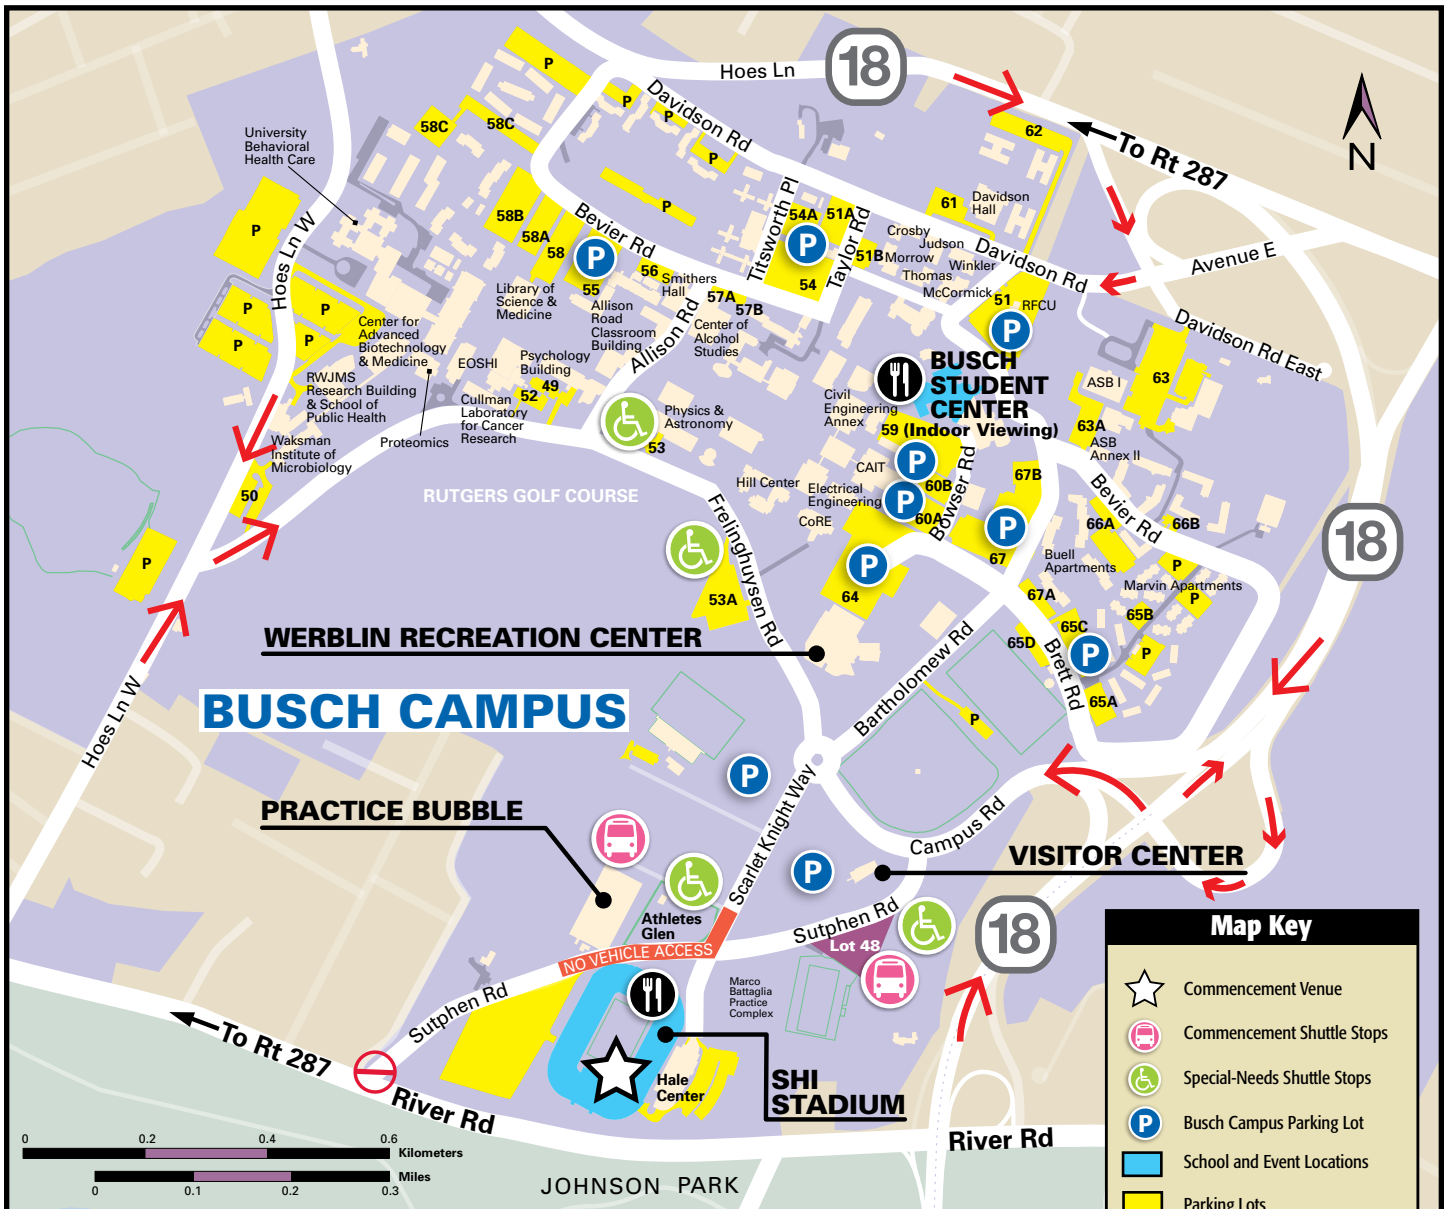

Rutgers University Busch Campus Blue Zone Parking for Rutgers Commencement on May 12, 2024, 10:00 a.m.

1 Campus Road, Piscataway, NJ.

Access via Route 18 exits or Hoes Lane. There will be no access via Sutphen Road.

Driving to Busch Campus Blue Zone Parking (Piscataway, NJ)

- **From Route 18 North or South** take the **Campus Road exit**. (Note: There is no access to the Blue Zone from River Road.) **Another option, from Route 18 South**, take the Davidson Road exit. Turn right at the first light.
- **You must bring your parking hangtag with you.** Place the hangtag on your rearview mirror so the color side is facing out.
- For the best driving experience, scan the QR code to download and/or open the Waze app to search for your parking zone destination, Busch Campus Blue Zone – Rutgers Commencement Parking.

BLUE ZONE
See front for detailed map

Rutgers University Overview Map

Map Key

- Commencement Venue
- Commencement Shuttle Stops
- Special-Needs Shuttle Stops
- New Brunswick Train Station
- Non-Rutgers Public Parking Lot
- Busch Campus Parking Lot
- Livingston Campus Parking Lot
- College Avenue Campus Parking Lot
- School and Event Locations
- Parking Lots
- Places to Eat
- Route to Campus
- One-Way Directional
- Road Closure

PUBLIC PARKING

- 1 New Street Deck, 134 New Street
- 2 Civic Square Deck, 3 Kirkpatrick Street
- 3 Morris Street Deck, 70 New Street
- 4 Wellness Deck, 95 Paterson Street
- 5 Albany Plaza Deck, 112 Church Street
- 6 Lower Church Street Deck, 90 Church Street
- 7 Gateway Garage, 7 Wall Street