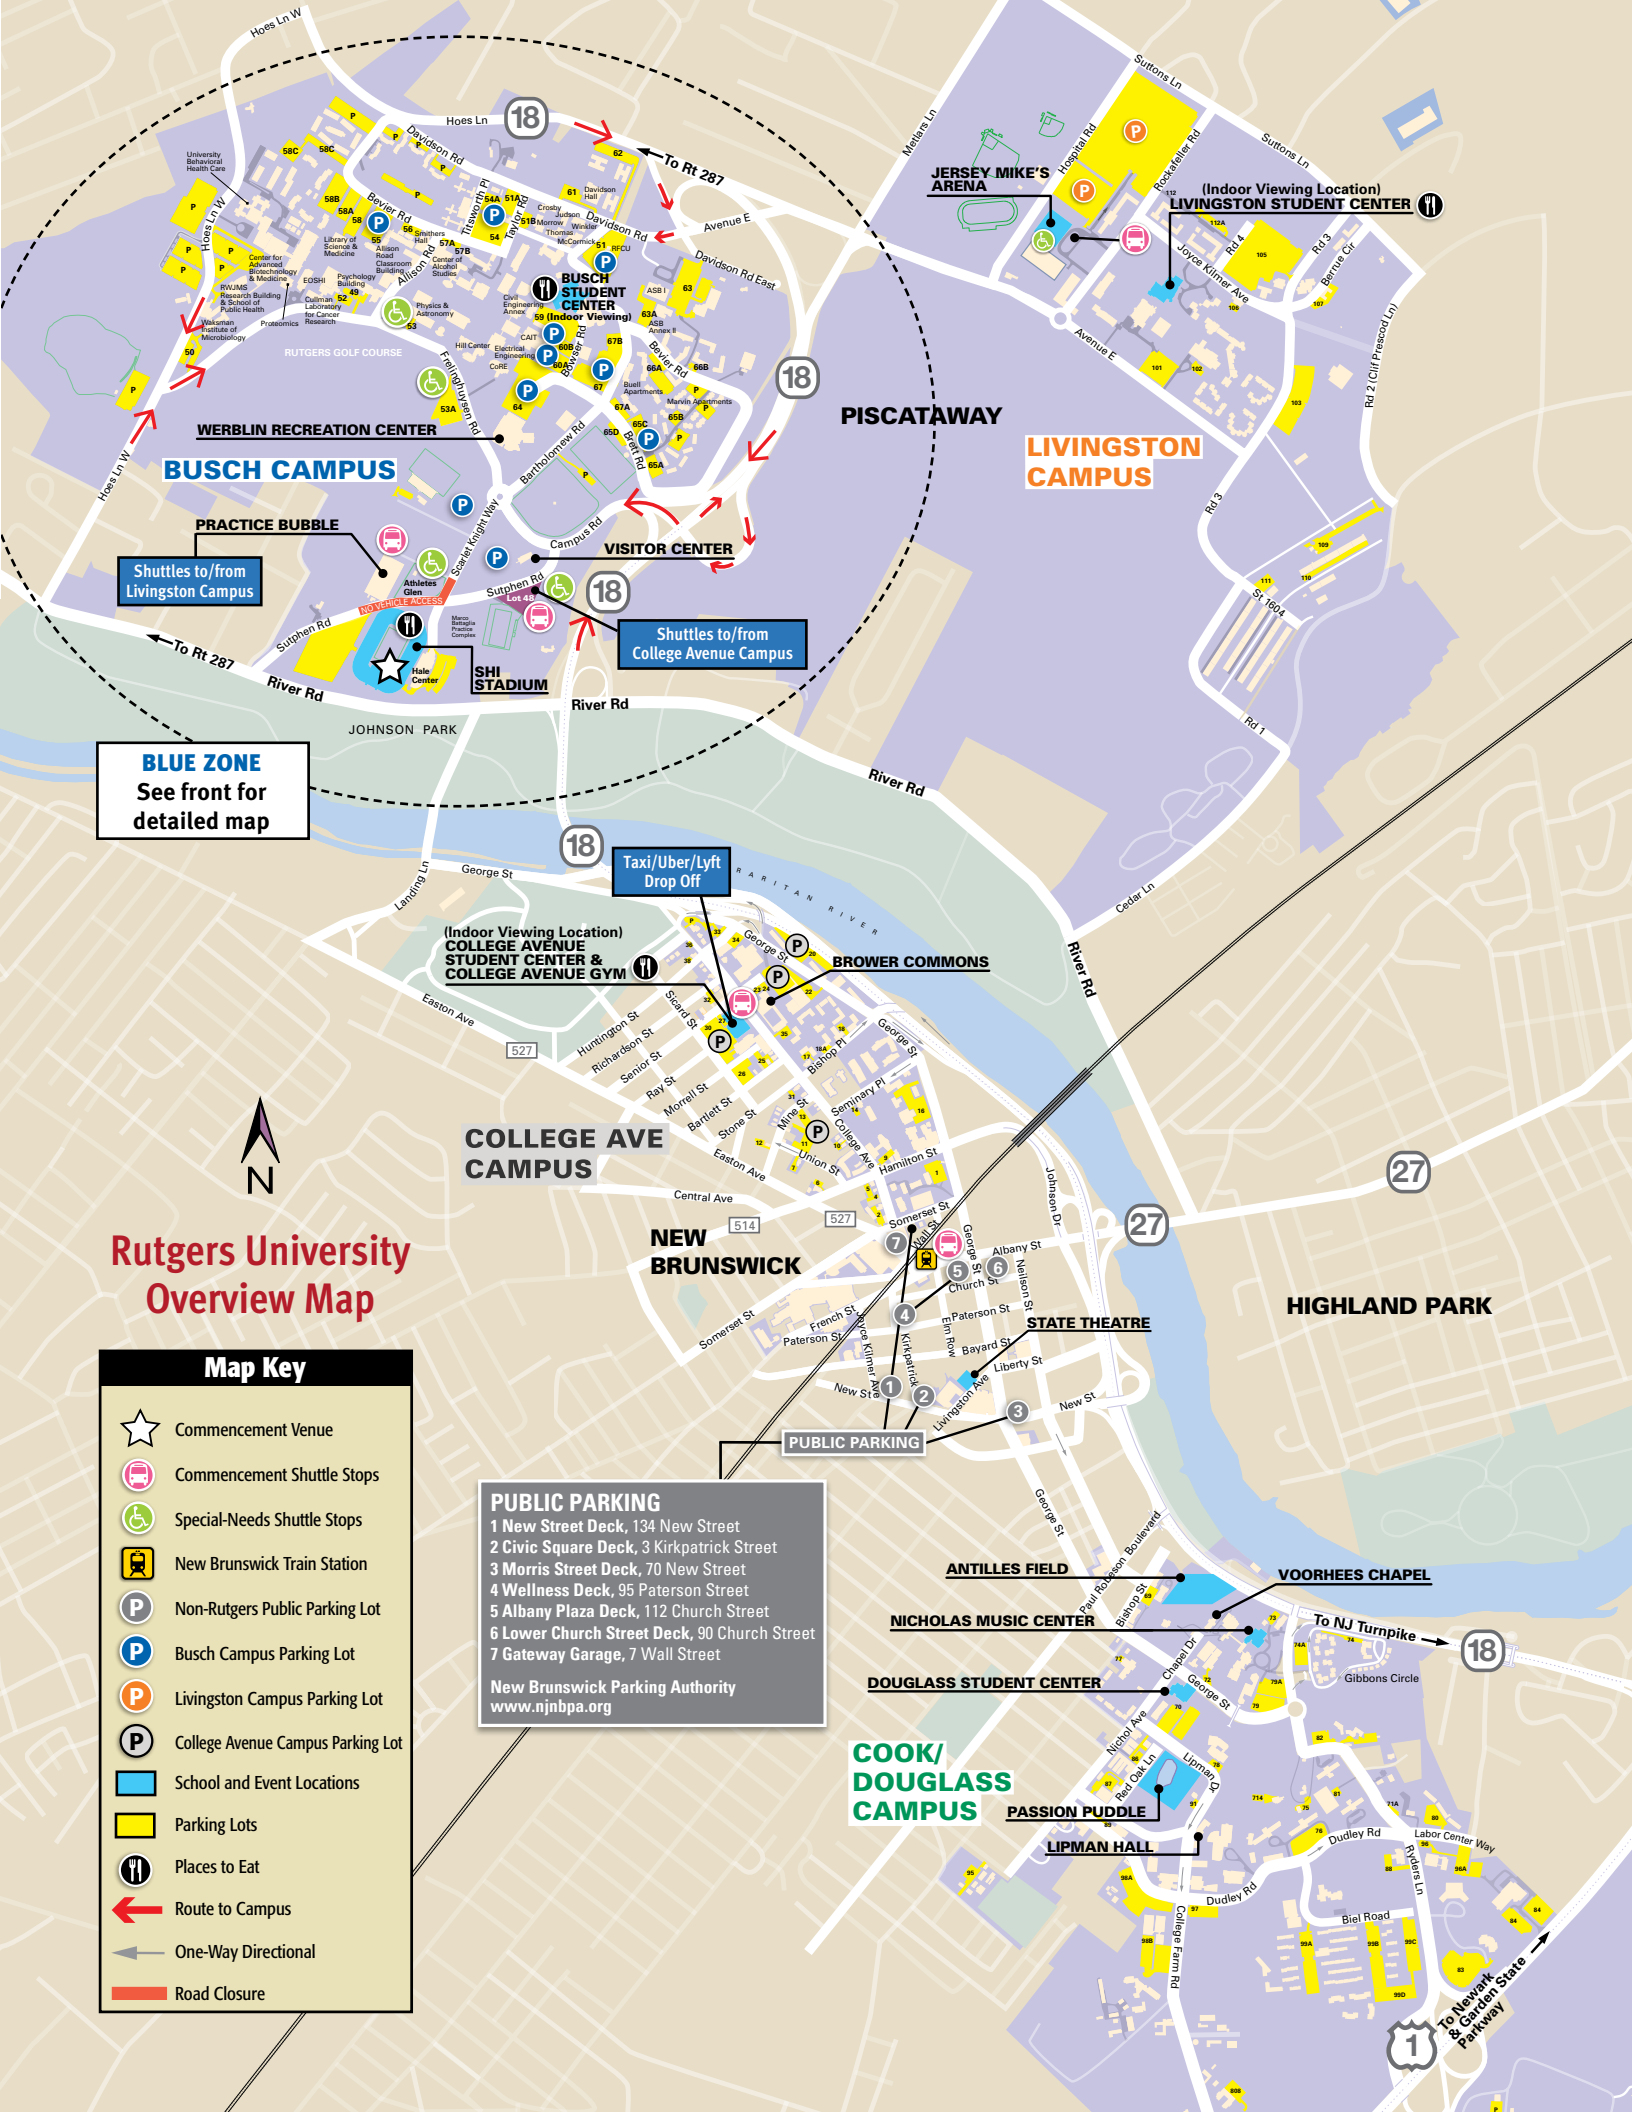

Rutgers University Busch Campus Blue Zone Parking for Rutgers Commencement on May 12, 2024, 10:00 a.m.

1 Campus Road, Piscataway, NJ.

Access via Route 18 exits or Hoes Lane. There will be no access via Sutphen Road.

Driving to Busch Campus Blue Zone Parking (Piscataway, NJ)

- **From Route 18 North or South** take the **Campus Road exit**. (Note: There is no access to the Blue Zone from River Road.) **Another option, from Route 18 South**, take the Davidson Road exit. Turn right at the first light.
- **You must bring your parking hangtag with you.** Place the hangtag on your rearview mirror so the color side is facing out.
- For the best driving experience, scan the QR code to download and/or open the Waze app to search for your parking zone destination, Busch Campus Blue Zone – Rutgers Commencement Parking.

Map Key

- ☆ Commencement Venue
- 🚌 Commencement Shuttle Stops
- ♿ Special-Needs Shuttle Stops
- P Busch Campus Parking Lot
- 🏫 School and Event Locations
- 🟡 Parking Lots
- 🍴 Places to Eat
- ➔ Route to Campus
- 🚫 Road Closure

BLUE ZONE
See front for detailed map

Rutgers University Overview Map

Map Key

- Commencement Venue
- Commencement Shuttle Stops
- Special-Needs Shuttle Stops
- New Brunswick Train Station
- Non-Rutgers Public Parking Lot
- Busch Campus Parking Lot
- Livingston Campus Parking Lot
- College Avenue Campus Parking Lot
- School and Event Locations
- Parking Lots
- Places to Eat
- Route to Campus
- One-Way Directional
- Road Closure