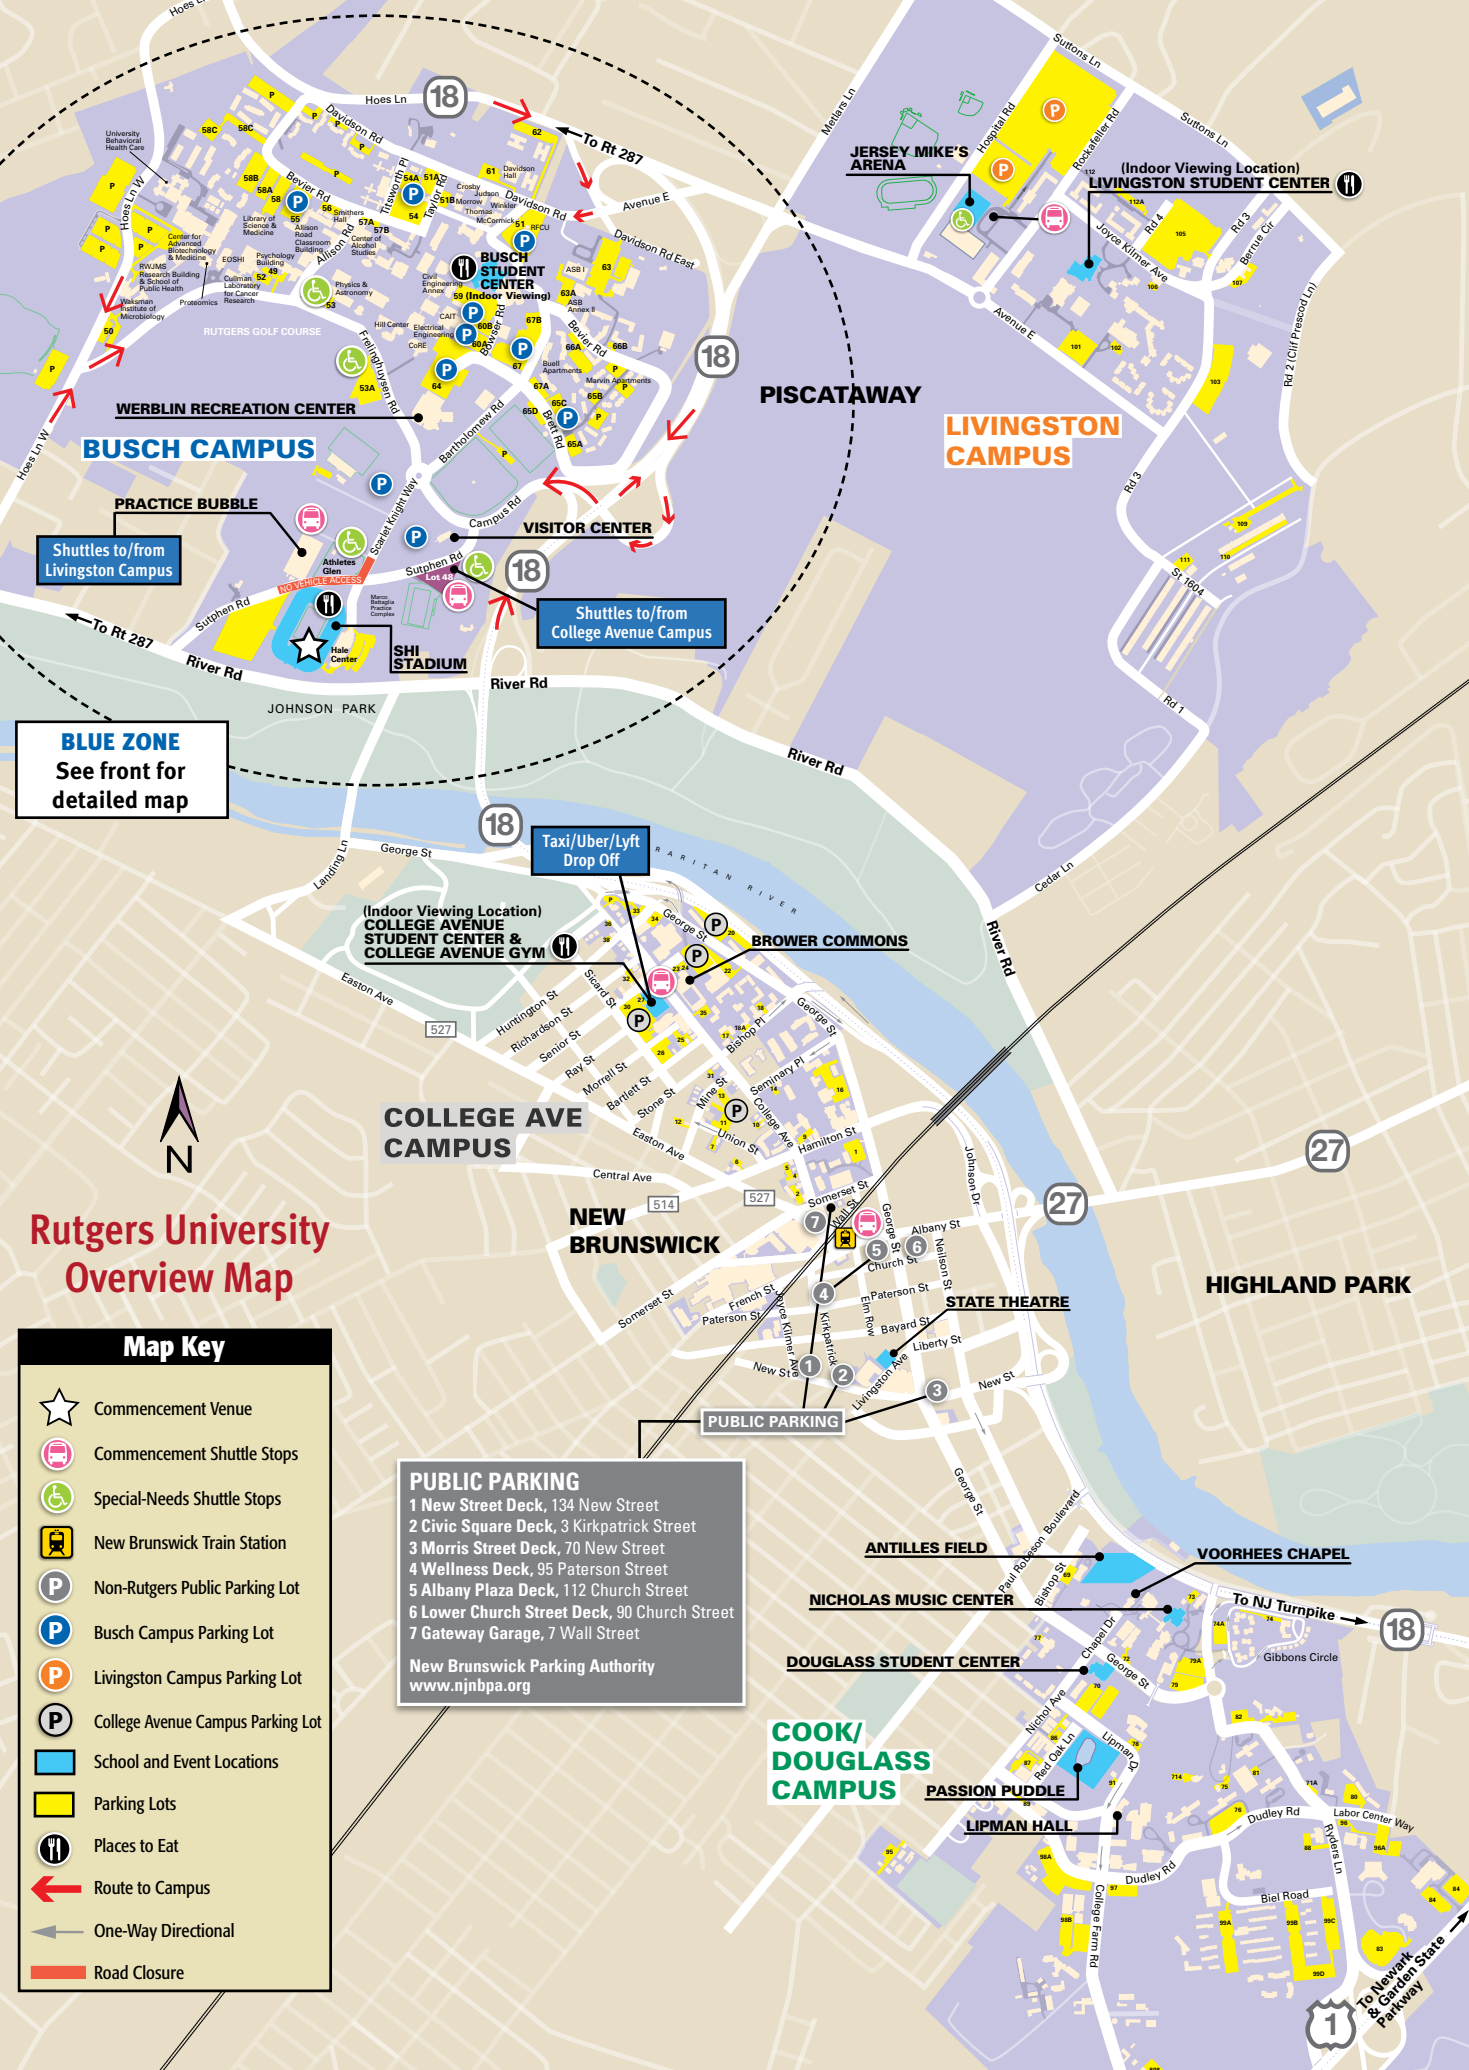

Rutgers University Overview Map

Map Key

- Commencement Venue
- Commencement Shuttle Stops
- Special-Needs Shuttle Stops
- New Brunswick Train Station
- Non-Rutgers Public Parking Lot
- Busch Campus Parking Lot
- Livingston Campus Parking Lot
- College Avenue Campus Parking Lot
- School and Event Locations
- Parking Lots
- Places to Eat
- Route to Campus
- One-Way Directional
- Road Closure

PUBLIC PARKING

1. 1 New Street Deck, 134 New Street
2. 2 Civic Square Deck, 3 Kirkpatrick Street
3. 3 Morris Street Deck, 70 New Street
4. 4 Wellness Deck, 95 Paterson Street
5. 5 Albany Plaza Deck, 112 Church Street
6. 6 Lower Church Street Deck, 90 Church Street
7. 7 Gateway Garage, 7 Wall Street

New Brunswick Parking Authority
www.njnbpa.org