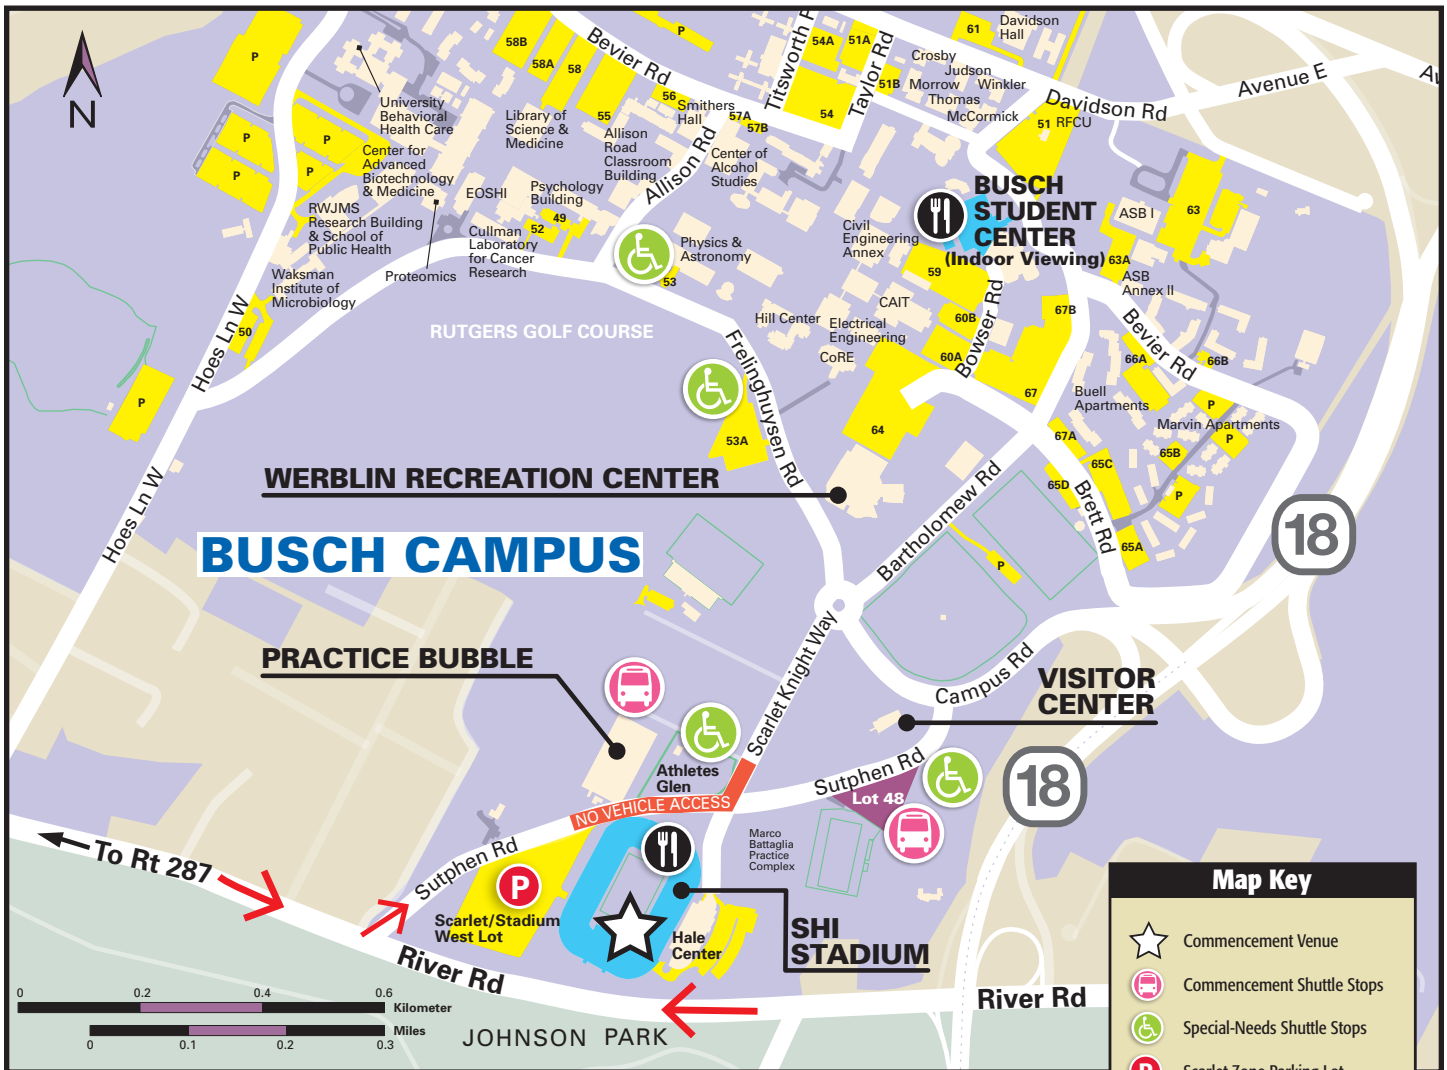

Driving to Busch Campus Scarlet Zone Parking (Piscataway, NJ)

- **Enter the campus only from River Road to Sutphen Road.**
(Note: You can take Route 18, follow signs for River Rd/Piscataway/Highland Park. Take River Road toward Piscataway. Sutphen Road is closed to through traffic.)
- **You must bring your parking hangtag with you.** Place the hangtag on your rearview mirror so the color side is facing out.
- For the best driving experience, scan the QR code to download and/or open the Waze app to search for your parking zone destination, Busch Campus Scarlet Zone – Rutgers Commencement Parking.

Map Key	
	Commencement Venue
	Commencement Shuttle Stops
	Special-Needs Shuttle Stops
	Scarlet Zone Parking Lot
	Event Location
	Parking Lots
	Places to Eat
	Route to Campus
	Road Closure

REMEMBER WHERE YOU PARKED

Map Key

-  Commencement Venue
-  Commencement Shuttle Stops
-  Special-Needs Shuttle Stops
-  New Brunswick Train Station
-  Non-Rutgers Public Parking Lot
-  Busch Campus Parking Lot
-  Brown Zone Parking Lot
-  Livingston Campus Parking Lot
-  College Avenue Campus Parking Lot
-  Scarlet Zone Parking Lot
-  School and Event Locations
-  Parking Lots
-  Places to Eat
-  Route to Campus
-  One-Way Directional
-  Road Closure

PUBLIC PARKING

- 1 New Street Deck, 134 New Street
- 2 Civic Square Deck, 3 Kirkpatrick Street
- 3 Morris Street Deck, 70 New Street
- 4 Wellness Deck, 95 Paterson Street
- 5 Albany Plaza Deck, 112 Church Street
- 6 Lower Church Street Deck, 90 Church Street
- 7 Gateway Garage, 7 Wall Street