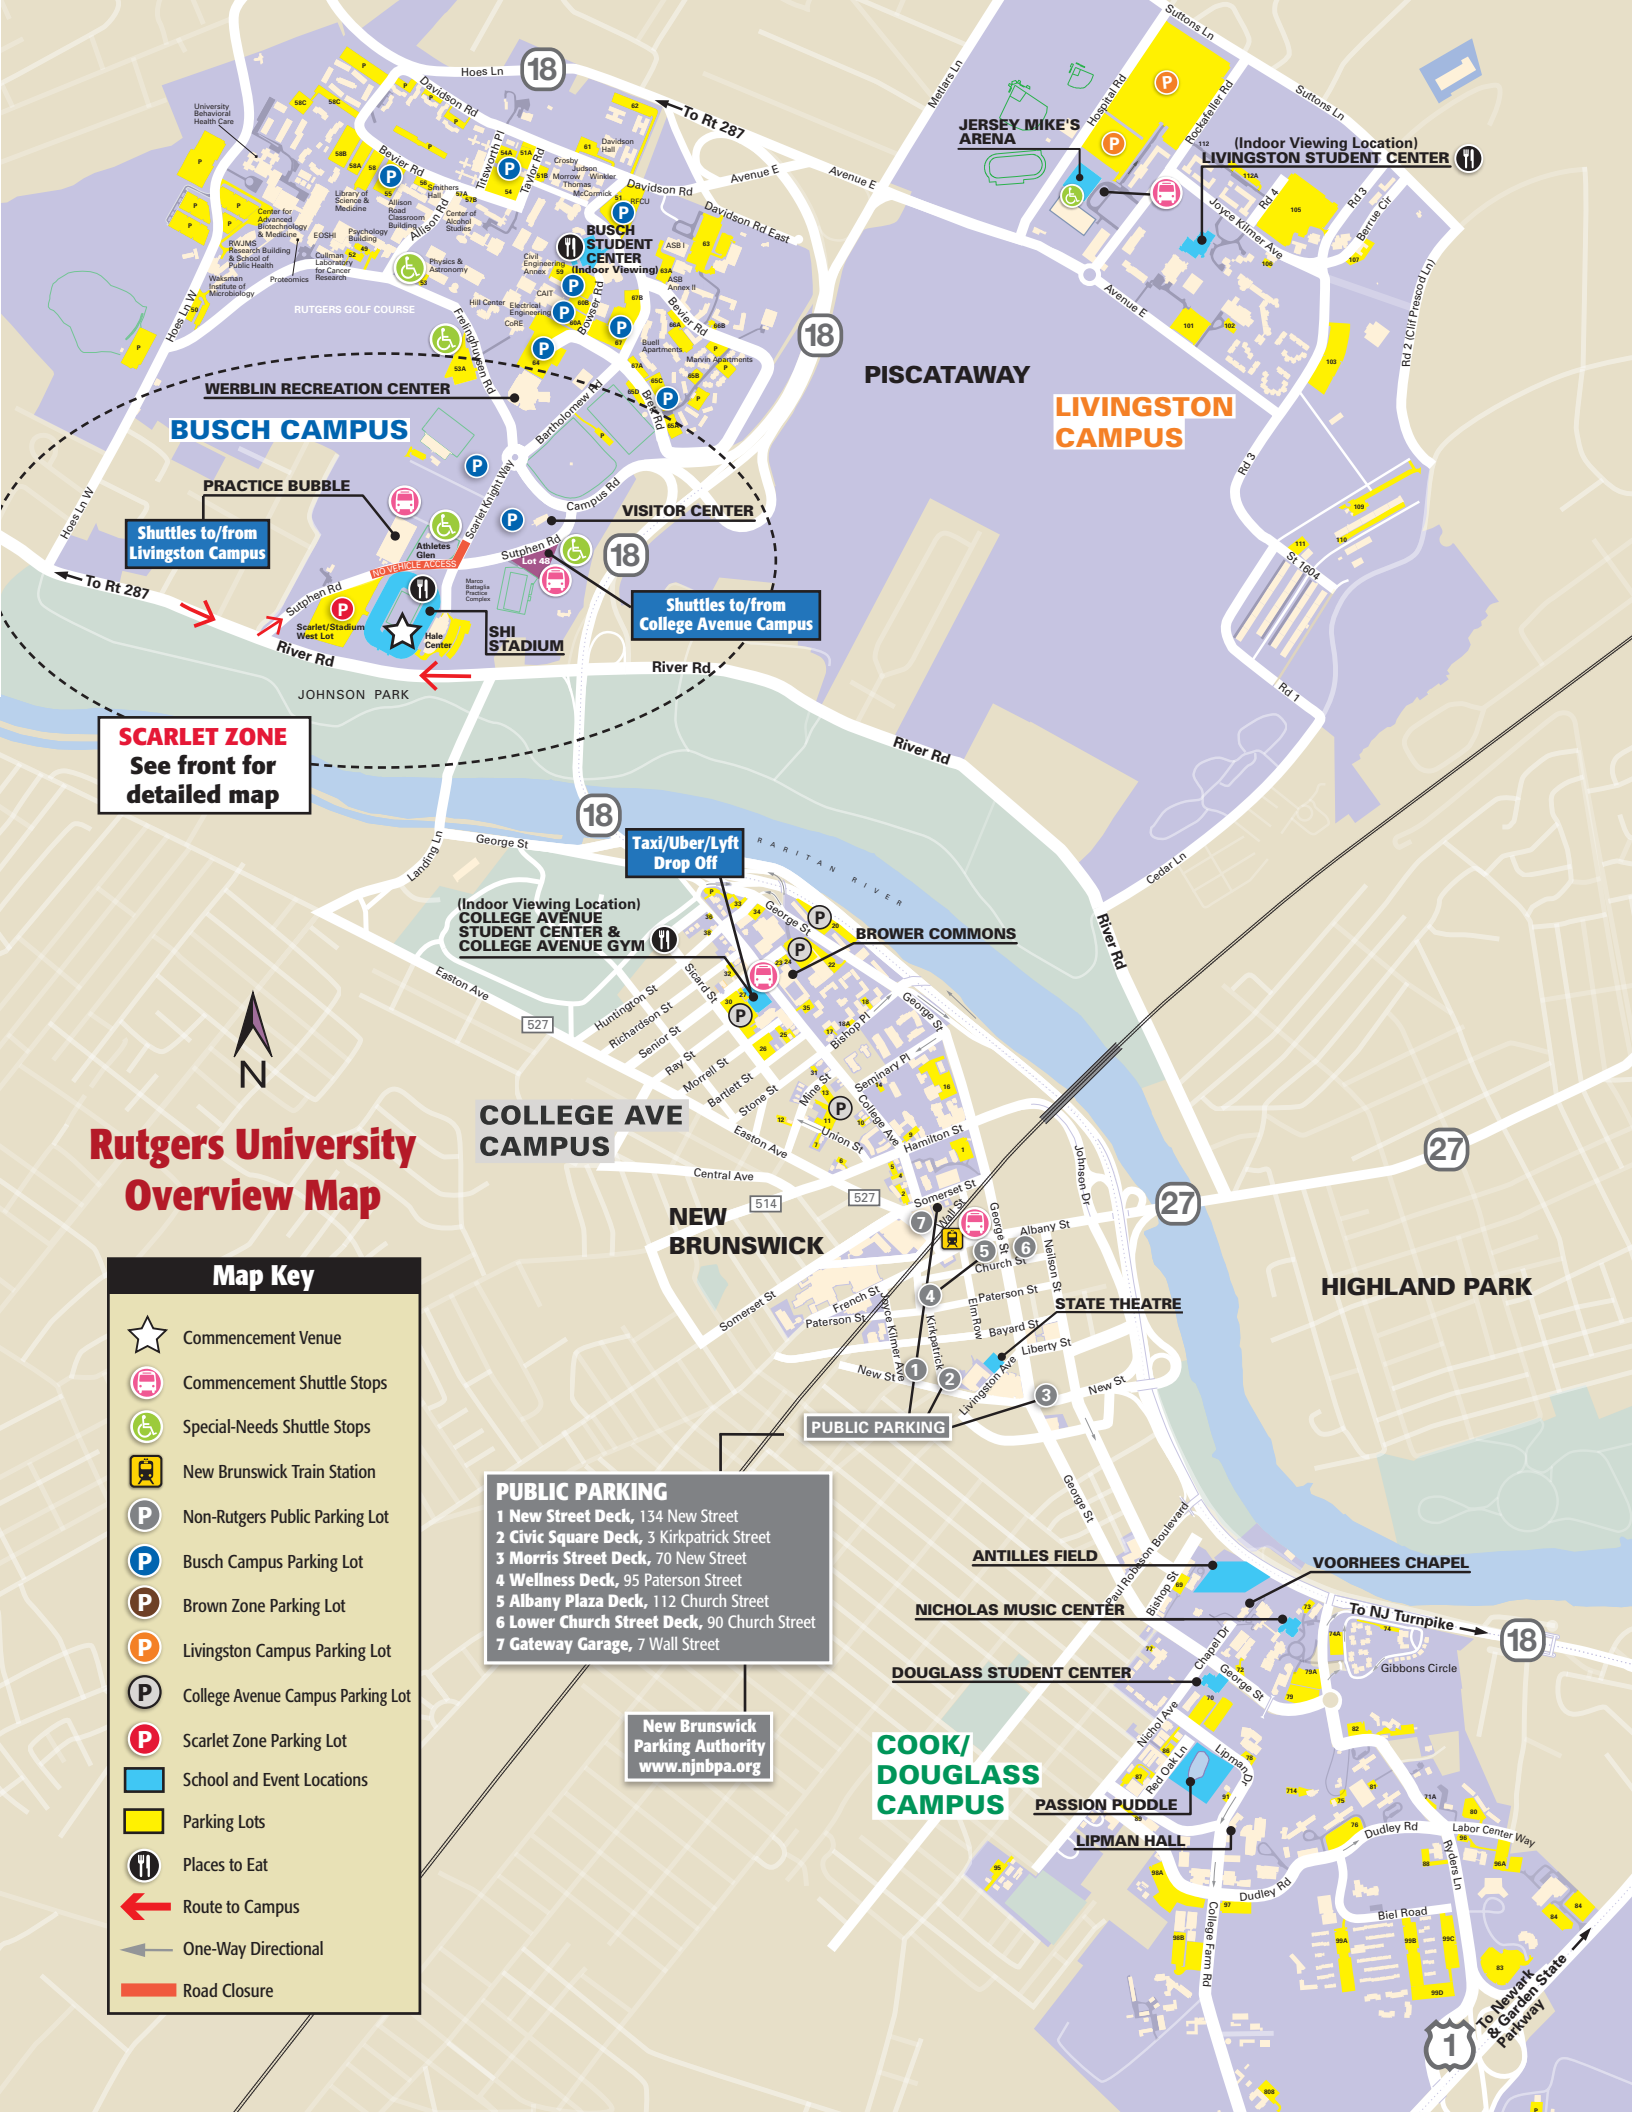

Rutgers University Overview Map

Map Key

- Commencement Venue
- Commencement Shuttle Stops
- Special-Needs Shuttle Stops
- New Brunswick Train Station
- Non-Rutgers Public Parking Lot
- Busch Campus Parking Lot
- Brown Zone Parking Lot
- Livingston Campus Parking Lot
- College Avenue Campus Parking Lot
- Scarlet Zone Parking Lot
- School and Event Locations
- Parking Lots
- Places to Eat
- Route to Campus
- One-Way Directional
- Road Closure

PUBLIC PARKING

1. 1 New Street Deck, 134 New Street
2. 2 Civic Square Deck, 3 Kirkpatrick Street
3. 3 Morris Street Deck, 70 New Street
4. 4 Wellness Deck, 95 Paterson Street
5. 5 Albany Plaza Deck, 112 Church Street
6. 6 Lower Church Street Deck, 90 Church Street
7. 7 Gateway Garage, 7 Wall Street

New Brunswick Parking Authority
www.njnbp.org

SCARLET ZONE
See front for detailed map

PISCATAWAY

LIVINGSTON CAMPUS

COLLEGE AVE CAMPUS

NEW BRUNSWICK

COOK/ DOUGLASS CAMPUS

HIGHLAND PARK